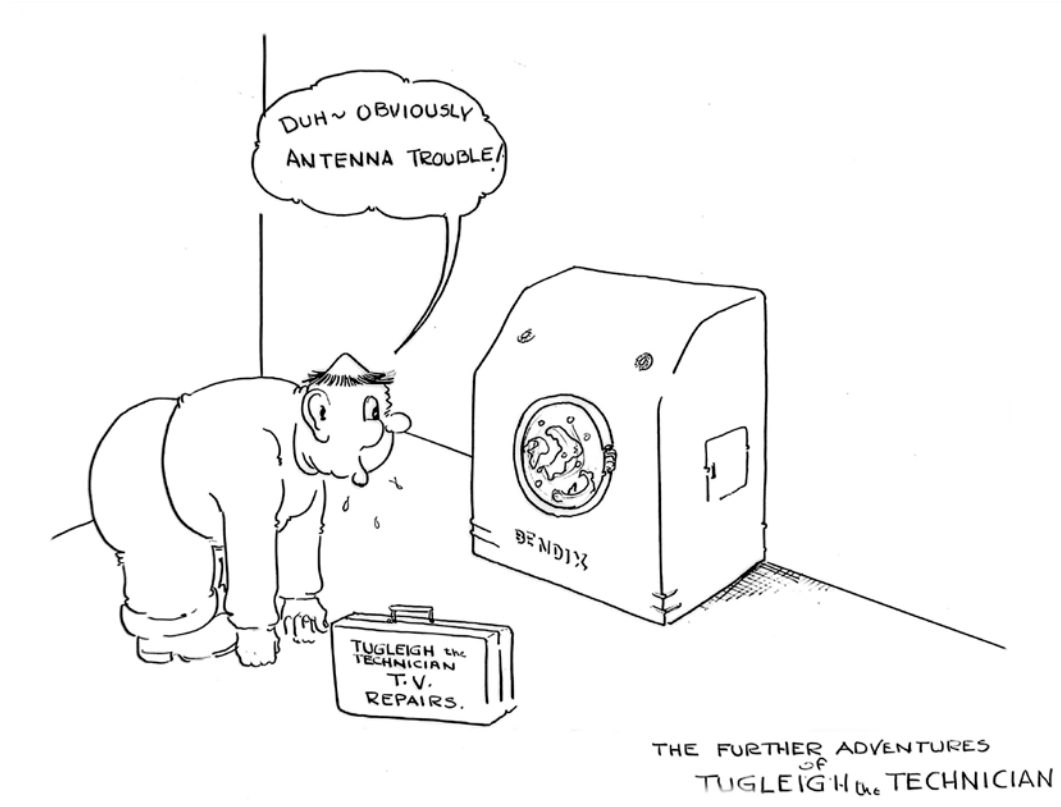

There are probably other cartoons in this series that were not photographed in the 1950's. If any of our Friends have copies of those cartoons, we'd be interested in making digital copies for inclusion on these pages.

John Brebner
Archivist, Friends of CRC

[Return to Home Page...](#)