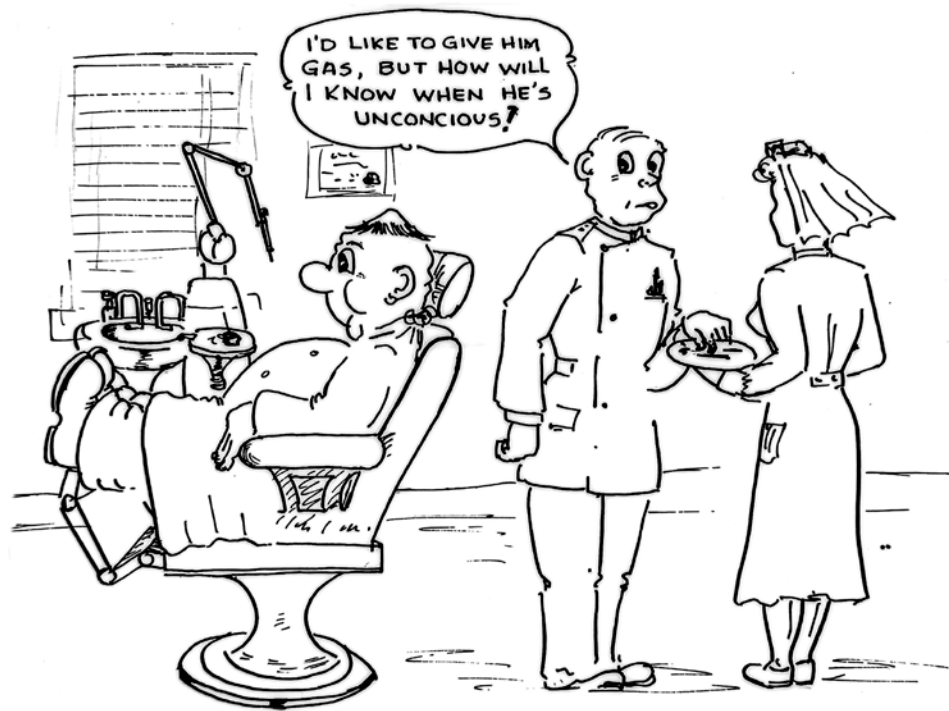

## Tugleigh the Technician

Cartoons by Art Adams, DRTE Drafting Section

F.T Davies recalls:

"One of our recruits to EL from the Army was **Art Adams** who was not only a skilled draftsman but a very shrewd cartoonist. In EL, as in other Engineering Laboratories, there was a continuing and generally friendly rivalry between the technicians, the machinists and the draftsmen. This is reminiscent of the "deck versus black gang" at sea. **Adams** invented a remarkable character named **Tugleigh the Technician** who was pin-headed and stooped over with long arms, fingers touching his toes. This was supposed to be a technician and was always portrayed as a very loyal and conscientious character with very little sense."

THE FURTHER ADVENTURES OF  
TUGLEIGH the TECHNICIAN  
by EE

THE FURTHER ADVENTURES OF  
TUGLEIGH the TECHNICIAN  
by *SD*

THE FURTHER ADVENTURES OF  
TUGLEIGH the TECHNICIAN by *SD*

TUGLEIGH'S TRIUMPH

by ~~SS~~ ~~SS~~