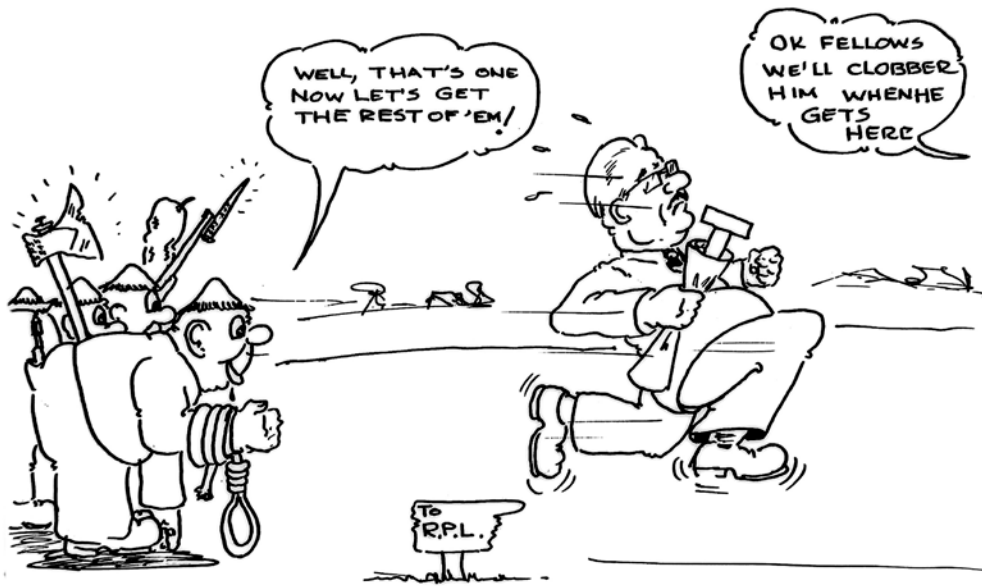

TUGLEIGH'S TRIUMPH

by ~~SS~~ ~~SS~~