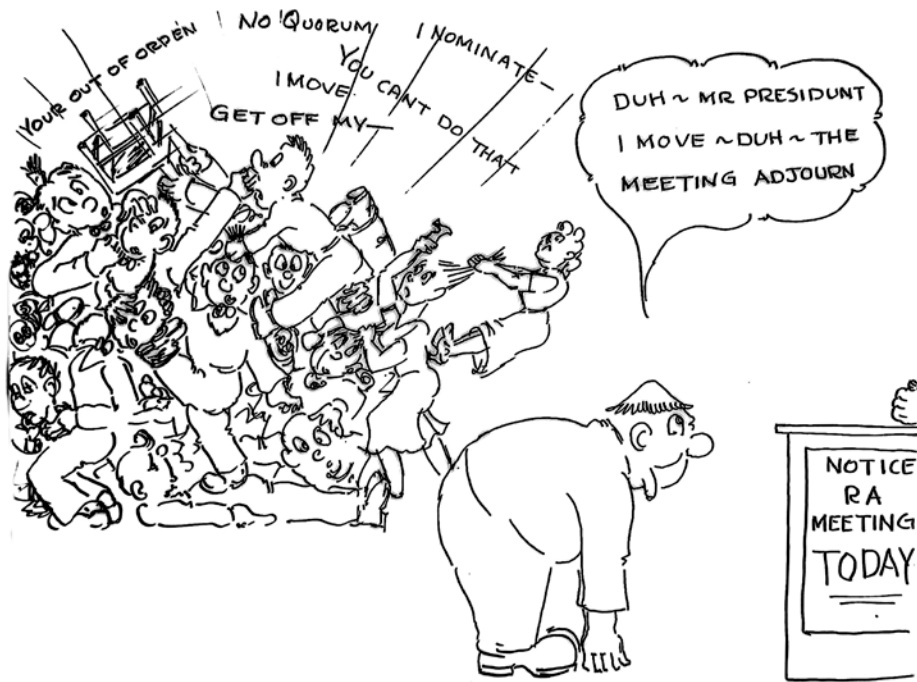

THE FURTHER ADVENTURES OF
TUGLEIGH the TECHNICIAN by *SD*